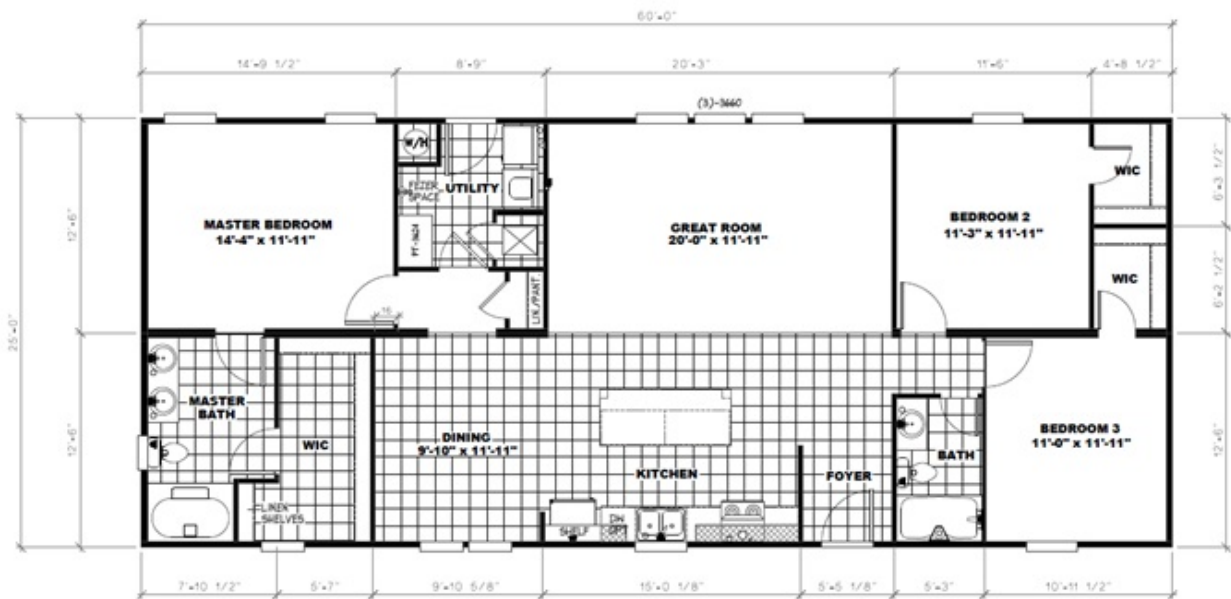

Clayton homes 2560 TRULY SWEET TPS COTTAGE

Our home building facilities invest in continuous product and process improvements. Plans, dimensions, features, materials, specifications and availability are subject to change without notice or obligation. Renderings and floor plans are representative likenesses of our homes and may differ from the actual homes. We invite you to tour a Home Center near you and inspect the highest value in quality housing available or call (434) 973-1539 to speak with a Home Consultant. Copyright 2017, CMH. All rights reserved.