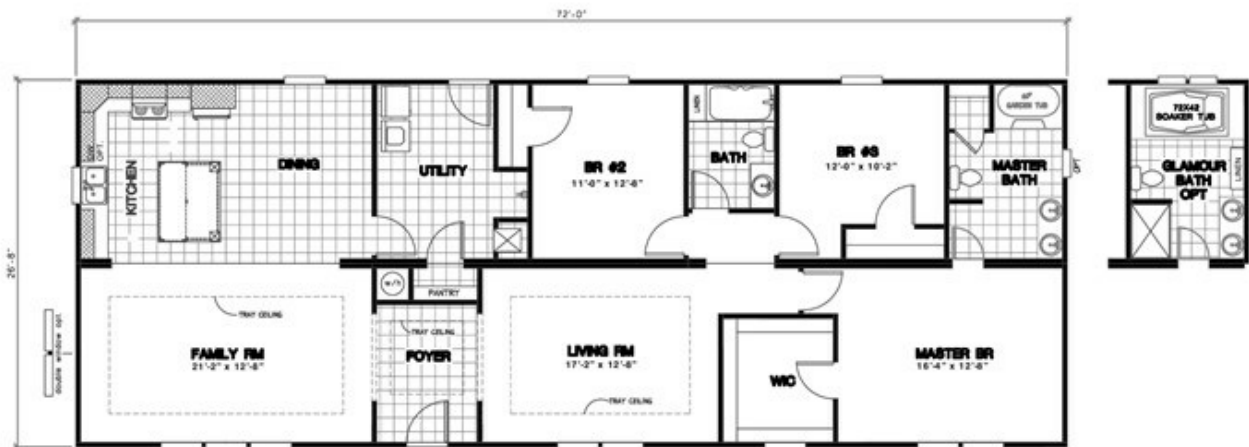

5571 72X28 SWEET DREAM MOD

Our home building facilities invest in continuous product and process improvements. Plans, dimensions, features, materials, specifications and availability are subject to change without notice or obligation. Renderings and floor plans are representative likenesses of our homes and may differ from the actual homes. We invite you to tour a Home Center near you and inspect the highest value in quality housing available or call (434) 973-1539 to speak with a Home Consultant. Copyright 2017, CMH. All rights reserved.