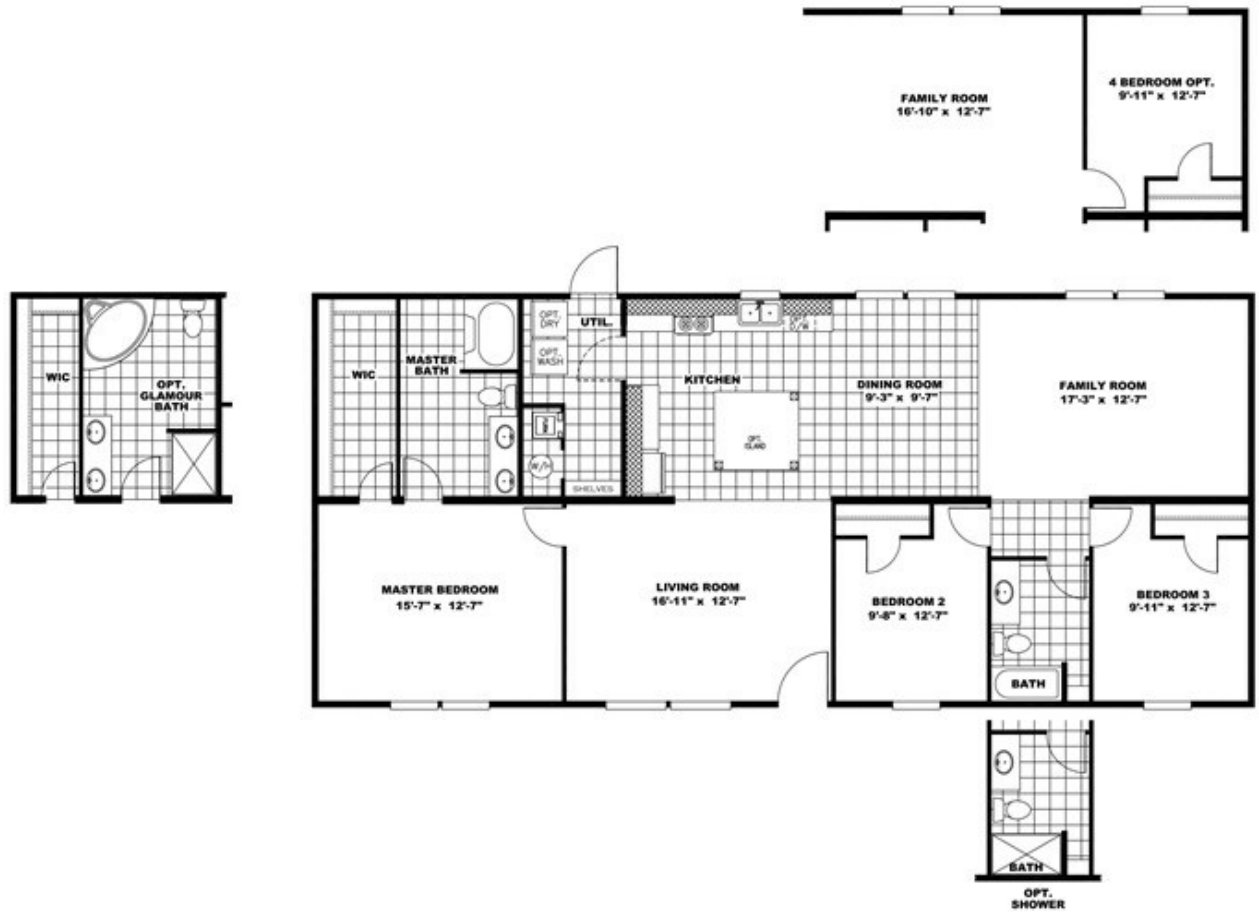

NOW28603A "NOW"

NOW28603A "NOW" Model number: 29NOW28603AH18

3 beds • 2 baths • 1680 sq.ft. • 28' width • 60' depth

Our home building facilities invest in continuous product and process improvements. Plans, dimensions, features, materials, specifications and availability are subject to change without notice or obligation. Renderings and floor plans are representative likenesses of our homes and may differ from the actual homes. We invite you to tour a Home Center near you and inspect the highest value in quality housing available or call (434) 973-1539 to speak with a Home Consultant. Copyright 2017, CMH. All rights reserved.