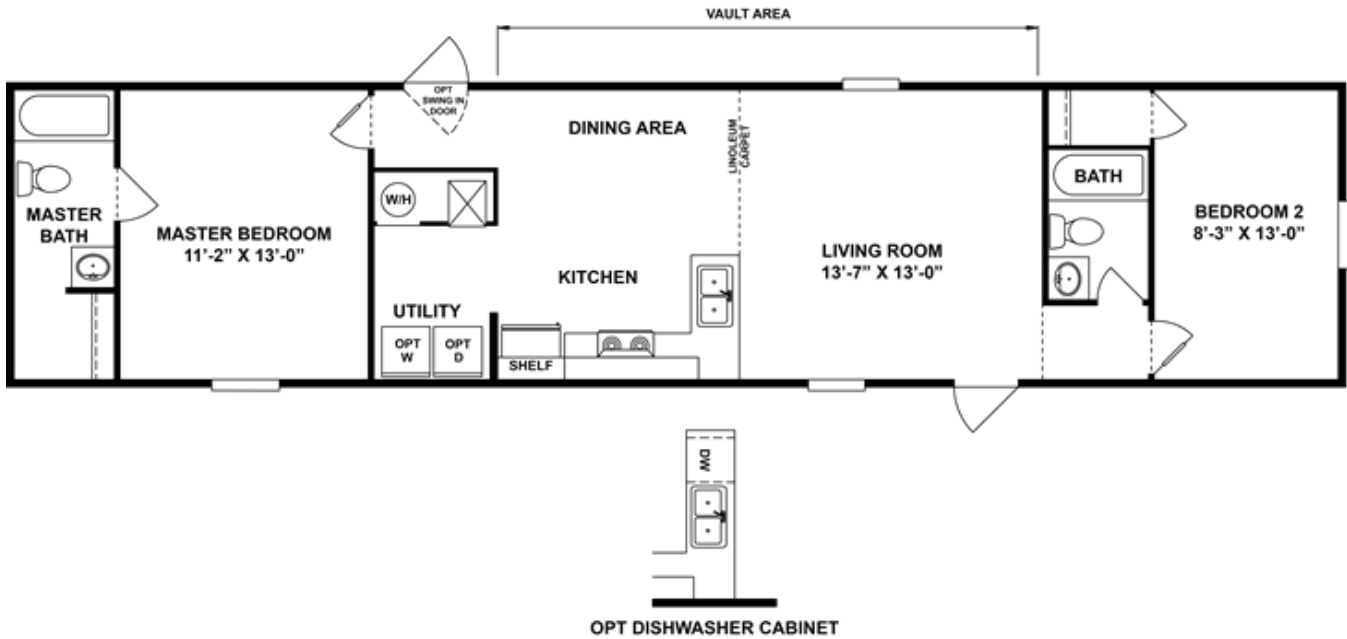

**DELIGHT** Model number: 36TRU14602AH18

2 beds • 2 baths • 840 sq.ft. • 14' width • 60' depth

Our home building facilities invest in continuous product and process improvements. Plans, dimensions, features, materials, specifications and availability are subject to change without notice or obligation. Renderings and floor plans are representative likenesses of our homes and may differ from the actual homes. We invite you to tour a Home Center near you and inspect the highest value in quality housing available or call (434) 973-1539 to speak with a Home Consultant. Copyright 2017, CMH. All rights reserved.