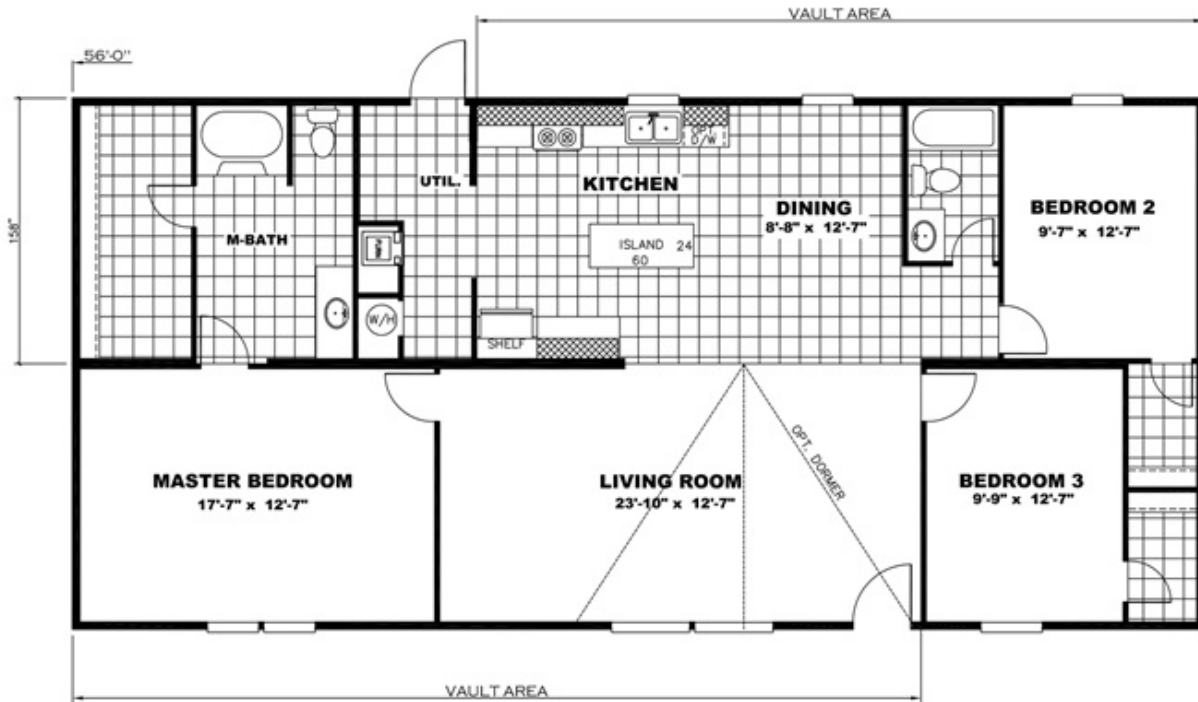

THRILL Model number: 36TRU28563RH

3 beds • 2 baths • 1568 sq.ft. • 28' width • 56' depth

Our home building facilities invest in continuous product and process improvements. Plans, dimensions, features, materials, specifications and availability are subject to change without notice or obligation. Renderings and floor plans are representative likenesses of our homes and may differ from the actual homes. We invite you to tour a Home Center near you and inspect the highest value in quality housing available or call (434) 973-1539 to speak with a Home Consultant. Copyright 2017, CMH. All rights reserved.