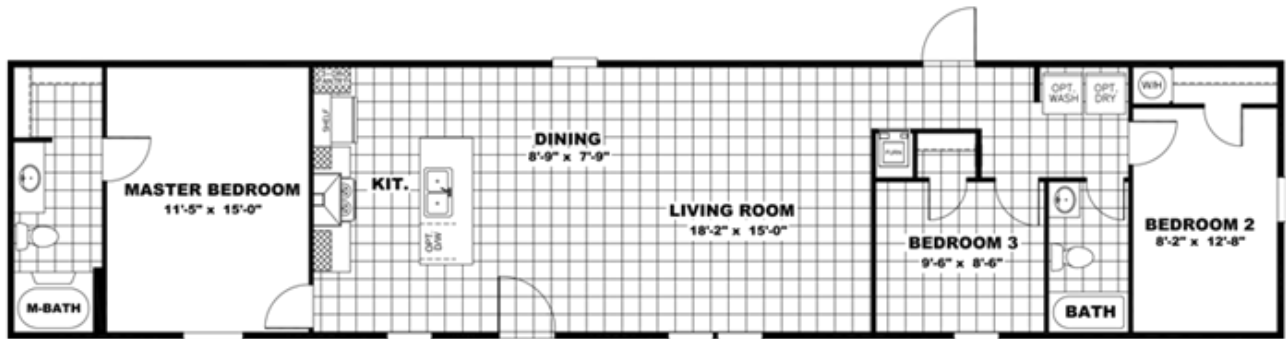

THE BREEZE 72 Model number: 22SSP16723AH18

3 beds • 2 baths • 1152 sq.ft. • 16' width • 72' depth

Our home building facilities invest in continuous product and process improvements. Plans, dimensions, features, materials, specifications and availability are subject to change without notice or obligation. Renderings and floor plans are representative likenesses of our homes and may differ from the actual homes. We invite you to tour a Home Center near you and inspect the highest value in quality housing available or call (434) 973-1539 to speak with a Home Consultant. Copyright 2017, CMH. All rights reserved.