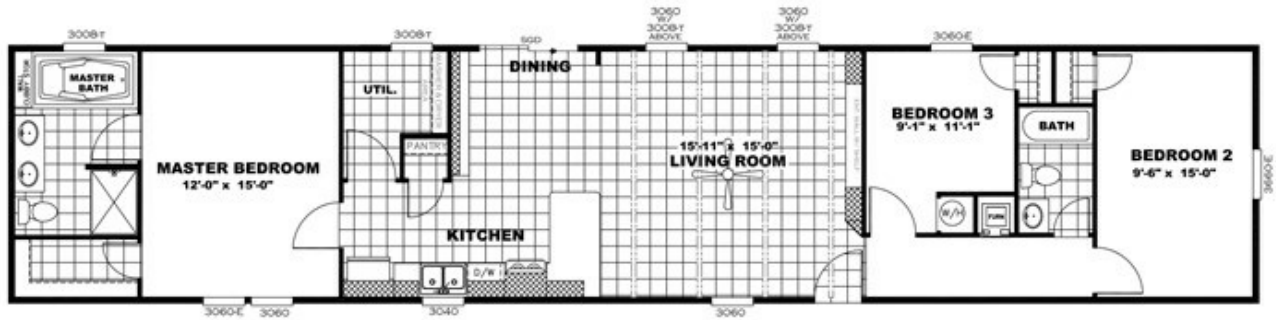

ANNIVERSARY 16763A

ANNIVERSARY 16763A

Model number: 22ANV16763AH

3 beds • 2 baths • 1216 sq.ft. • 16' width • 76' depth

Our home building facilities invest in continuous product and process improvements. Plans, dimensions, features, materials, specifications and availability are subject to change without notice or obligation. Renderings and floor plans are representative likenesses of our homes and may differ from the actual homes. We invite you to tour a Home Center near you and inspect the highest value in quality housing available or call (434) 973-1539 to speak with a Home Consultant. Copyright 2017, CMH. All rights reserved.