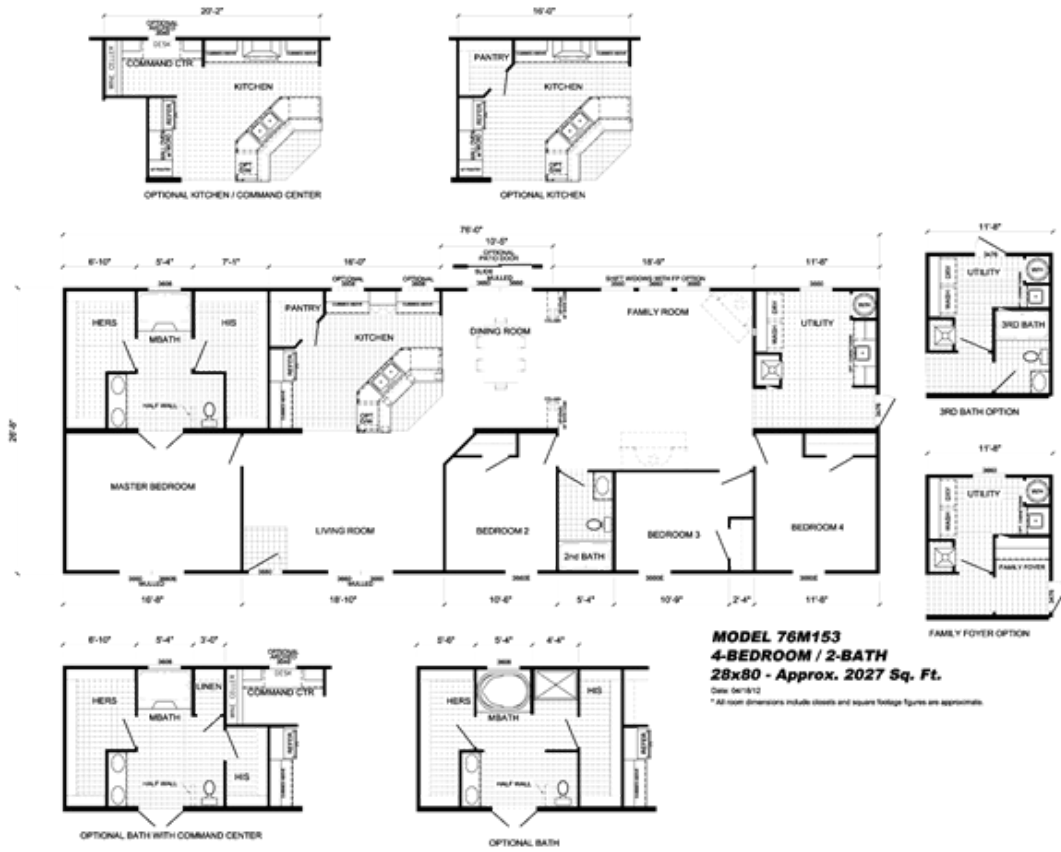

# M153 MOD TERMINATOR III 28X76

Our home building facilities invest in continuous product and process improvements. Plans, dimensions, features, materials, specifications and availability are subject to change without notice or obligation. Renderings and floor plans are representative likenesses of our homes and may differ from the actual homes. We invite you to tour a Home Center near you and inspect the highest value in quality housing available or call (434) 973-1539 to speak with a Home Consultant. Copyright 2017, CMH. All rights reserved.