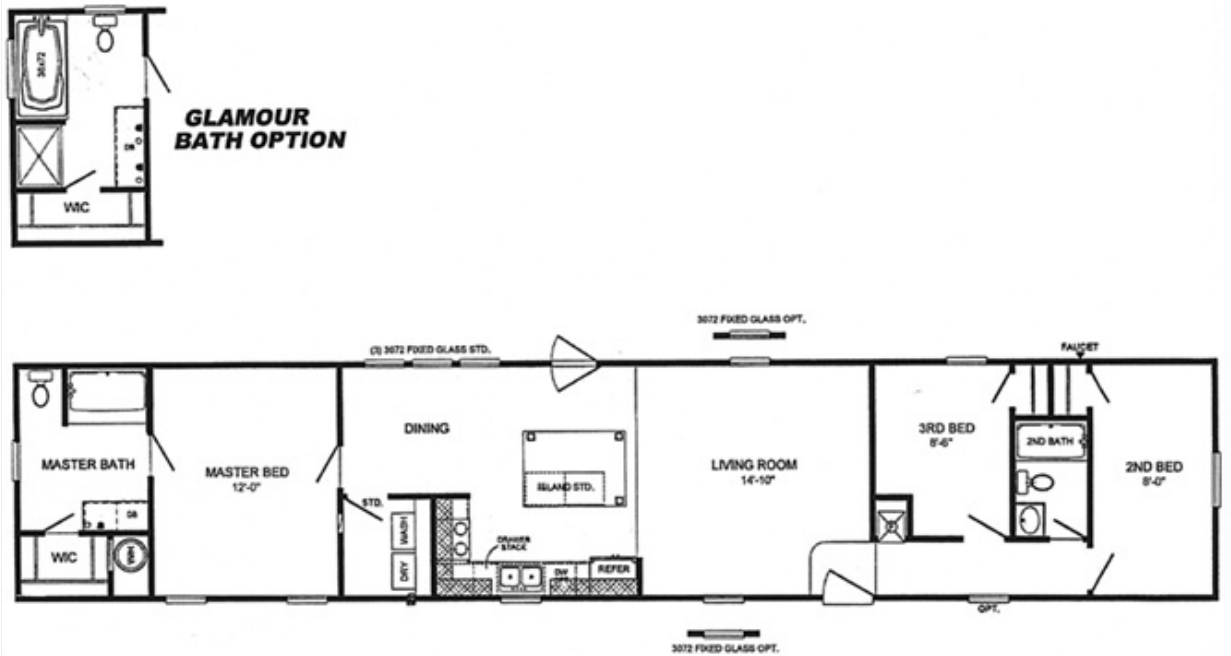

REGAL M625

REGAL M625 Floor plan number: CBG050490NC

3 beds • 2 baths • 1216 sq.ft. • 16' width • 76' depth

Our home building facilities invest in continuous product and process improvements. Plans, dimensions, features, materials, specifications and availability are subject to change without notice or obligation. Renderings and floor plans are representative likenesses of our homes and may differ from the actual homes. We invite you to tour a Home Center near you and inspect the highest value in quality housing available or call (434) 973-1539 to speak with a Home Consultant. Copyright 2017, CMH. All rights reserved.